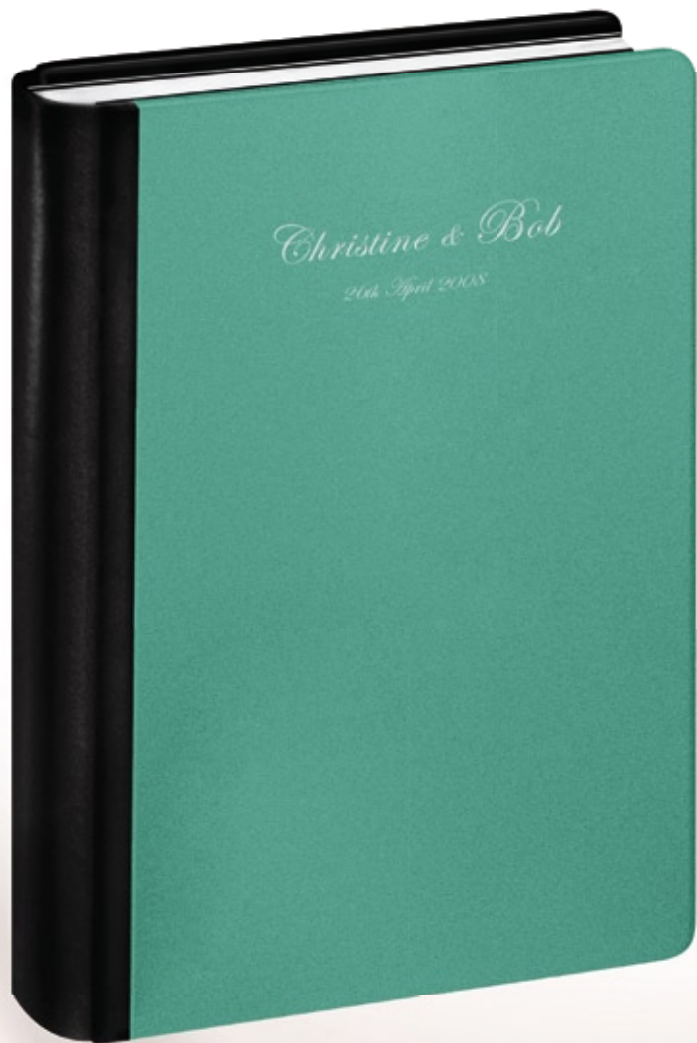

Code: **V1 M** (grey metallized)

Code: **V4 M** (blu metallized)

VARNISHED

Code: **V5 M** (pearly green metallized)

metallic

METALLIC

Probably the biggest success among our covers, a revolutionary design to express your creativity on a metallic plate. Elegant and contemporary. Leatherette spine and back cover.