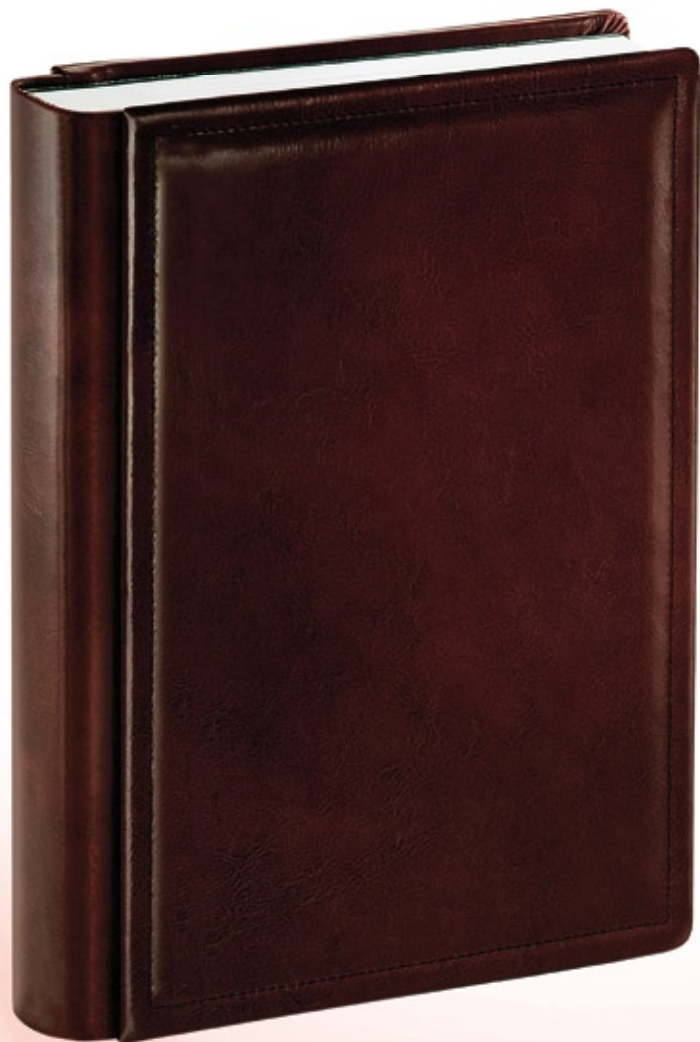

COWHIDE

Code: **C1** (brown)