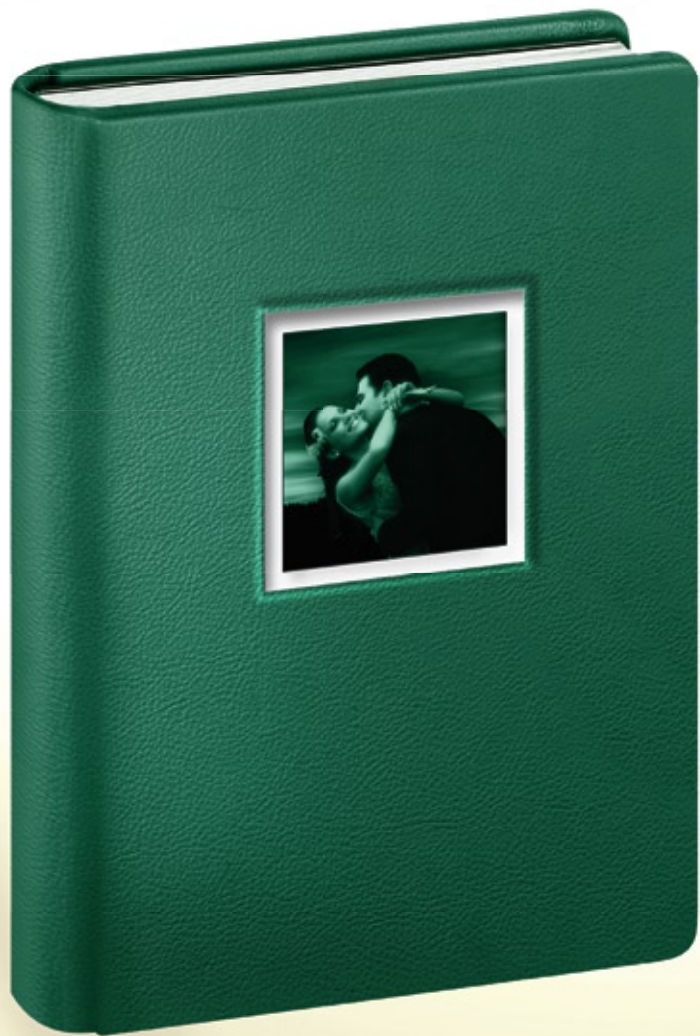

DIE CUT LEATHER

Code: **200/P8** (light green)