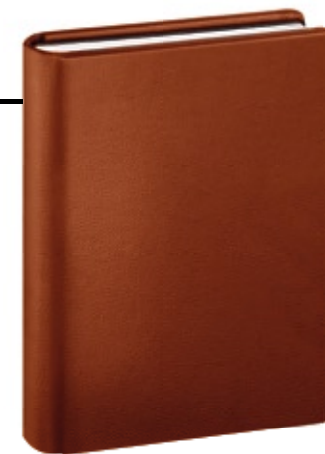

VERTICAL BOOK

SIZES AVAILABLE

8x12 • 9.5x13 • 12x16 • 14x18 • 16x20

MATERIAL

real leather made in Italy

COLOURS AVAILABLE

ivory • brown • burgundy • light blue
black • red • sienna • dark green • light green
dark blue