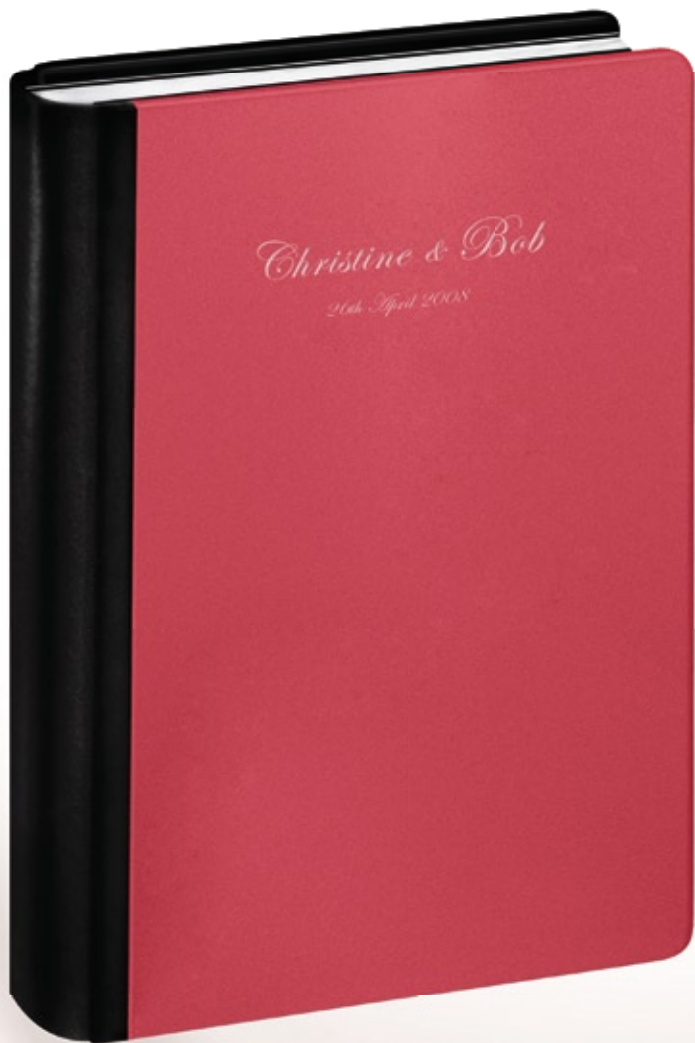

VARNISHED

Code: **V3 M** (red metallized)