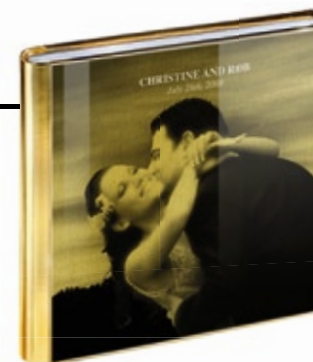

SIZES AVAILABLE

8x8 • 9.5x9.5 • 12x12 • 14x14 • 16x16

MATERIAL

plexyglass

COLOURS AVAILABLE

white • black • silver • gold

LANDSCAPE BOOK

SIZES AVAILABLE