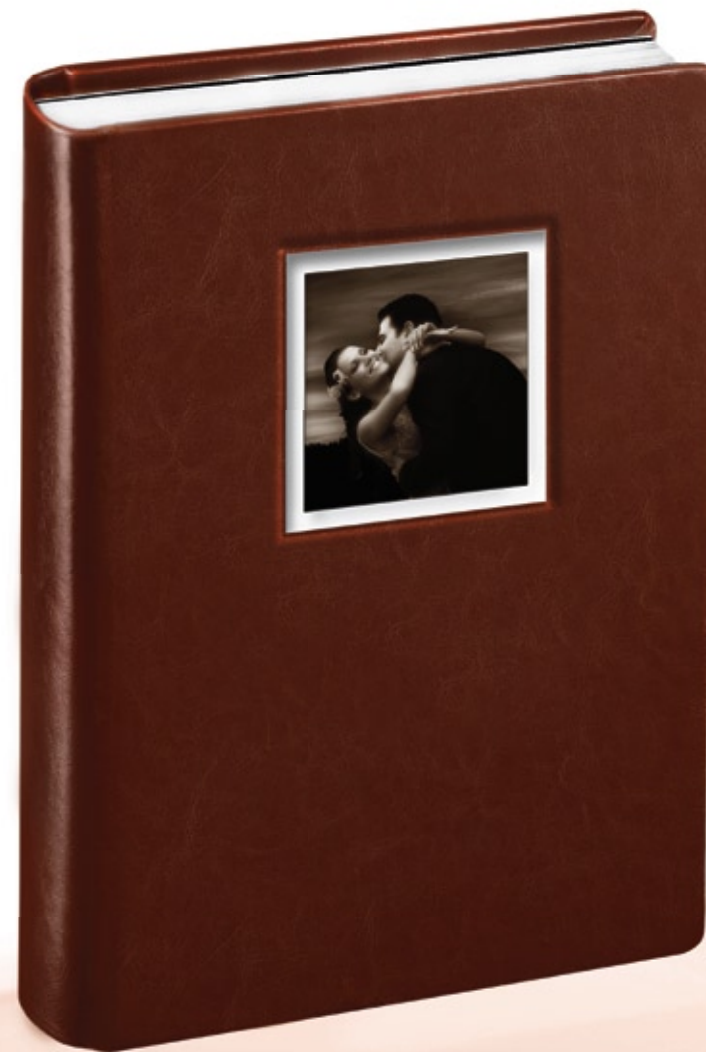

MATERIAL

leatherette

COLOURS AVAILABLE

black • sienna

DIE CUT LEATHERETTE

Code: **200/F3** (black)

Code: **200/F4** (sienna)

silk