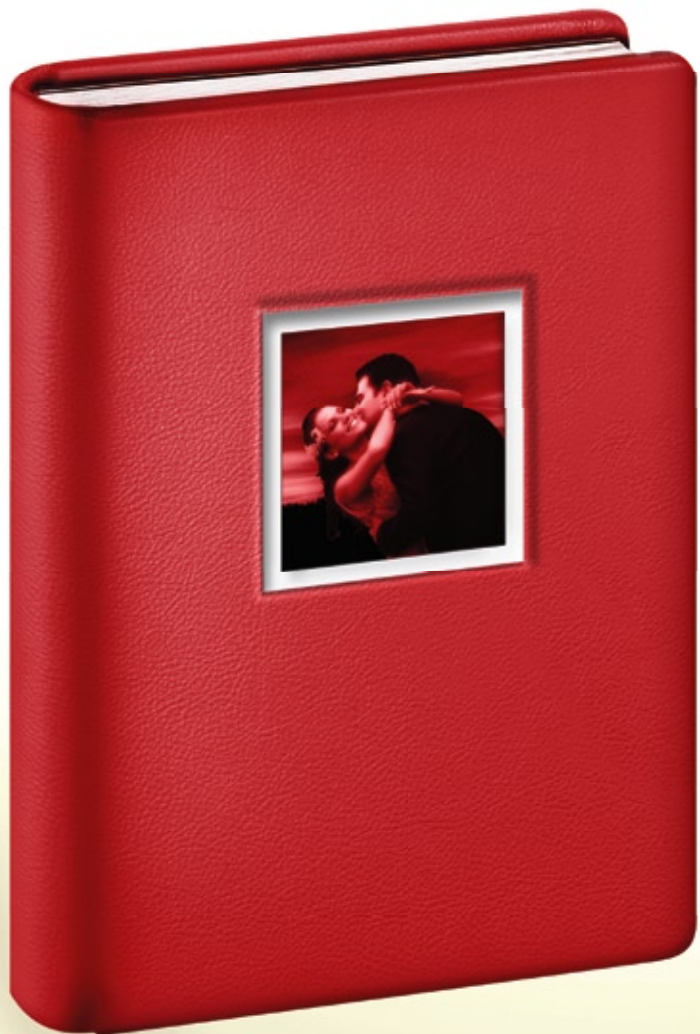

Code: **200/P1** (brown)

DIE CUT LEATHER

Code: **200/P2** (burgundy)

Code: **200/P3** (light blue)

DIE CUT LEATHER

Code: **200/P4** (black)

Code: **200/P5** (sienna)

DIE CUT LEATHER