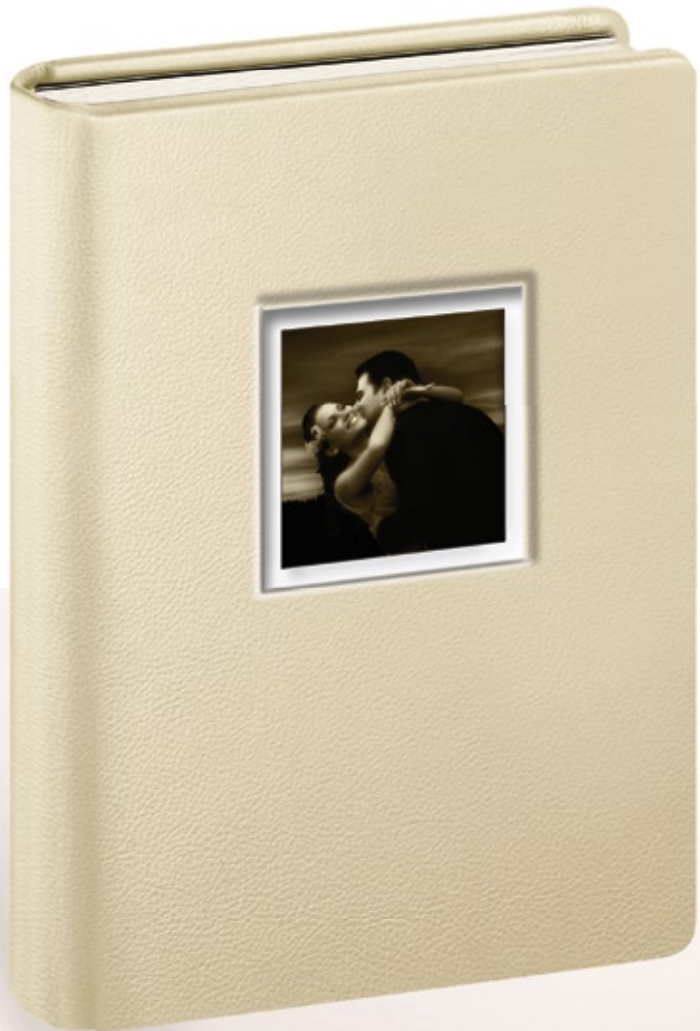

12x8 • 13x9.5 • 16x12 • 18x14

MATERIAL

real leather made in Italy

COLOURS AVAILABLE

ivory • brown • burgundy • light blue
black • red • sienna • dark green • light green • dark blue

DIE CUT LEATHER

Code: **200/PO** (ivory)