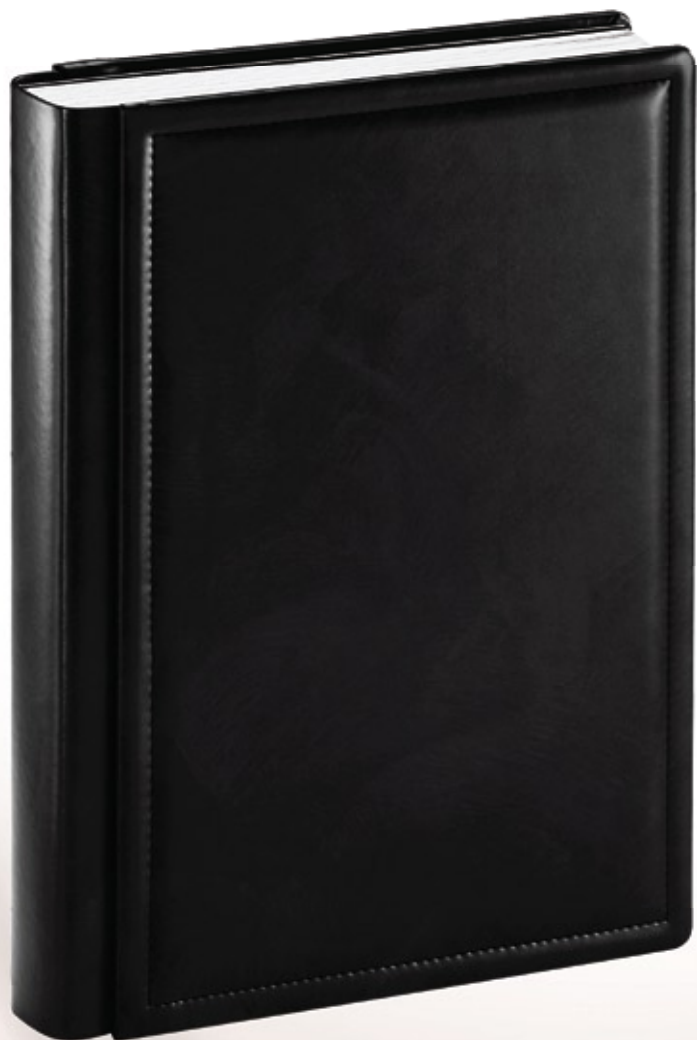

leatherette

COLOURS AVAILABLE

brown • blue • black

LEATHERETTE

Code: **F1** (brown)

Code: **F2** (blue)

LEATHERETTE

Code: **F3** (black)