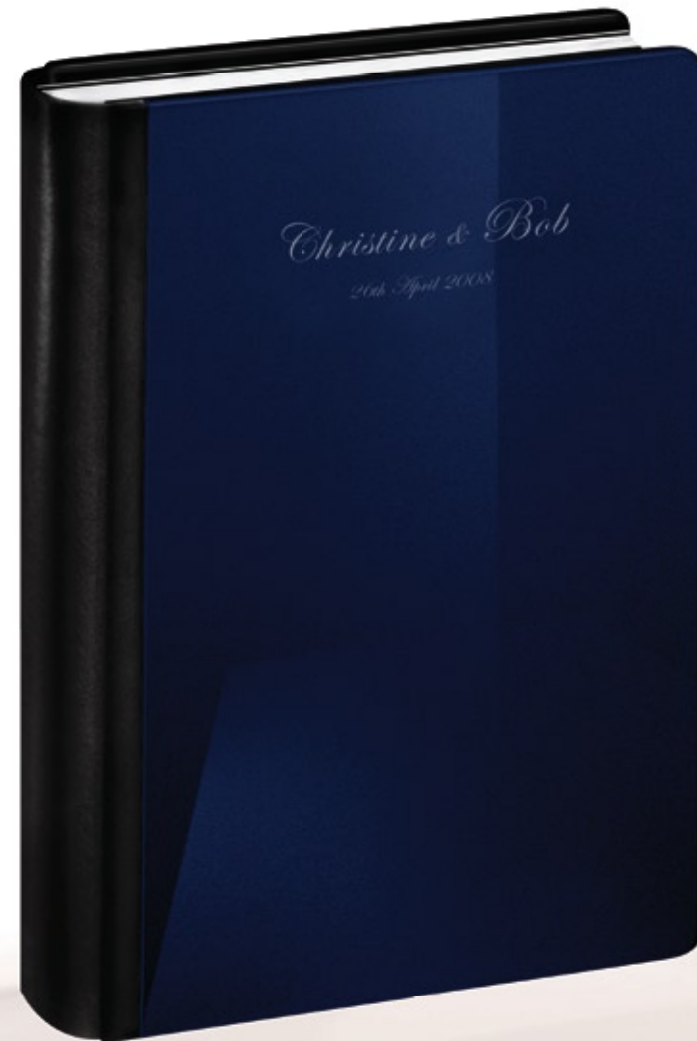

Code: **V1 M** (grey metallized)

Code: **V4 M** (blu metallized)

VARNISHED

Code: **V5 M** (pearly green metallized)

metallic

METALLIC

Probably the biggest success among our covers, a revolutionary design to express your creativity on a metallic plate. Elegant and contemporary. Leatherette spine and back cover.