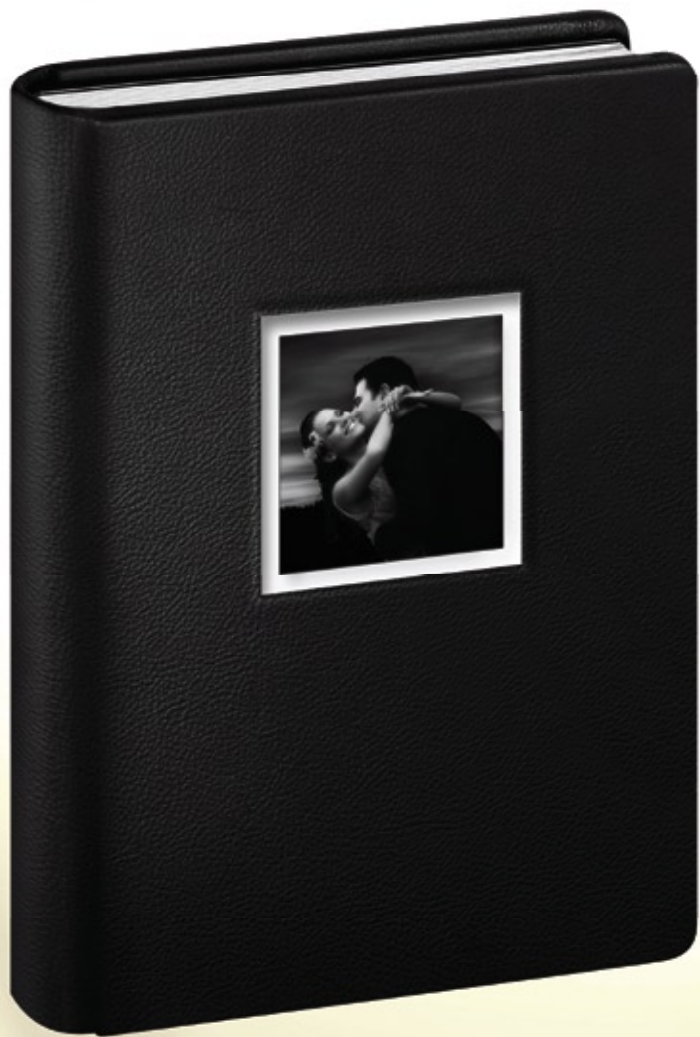

Code: **200/P1** (brown)

DIE CUT LEATHER

Code: **200/P2** (burgundy)

Code: **200/P3** (light blue)

DIE CUT LEATHER

Code: **200/P4** (black)

Code: **200/P5** (sienna)

DIE CUT LEATHER