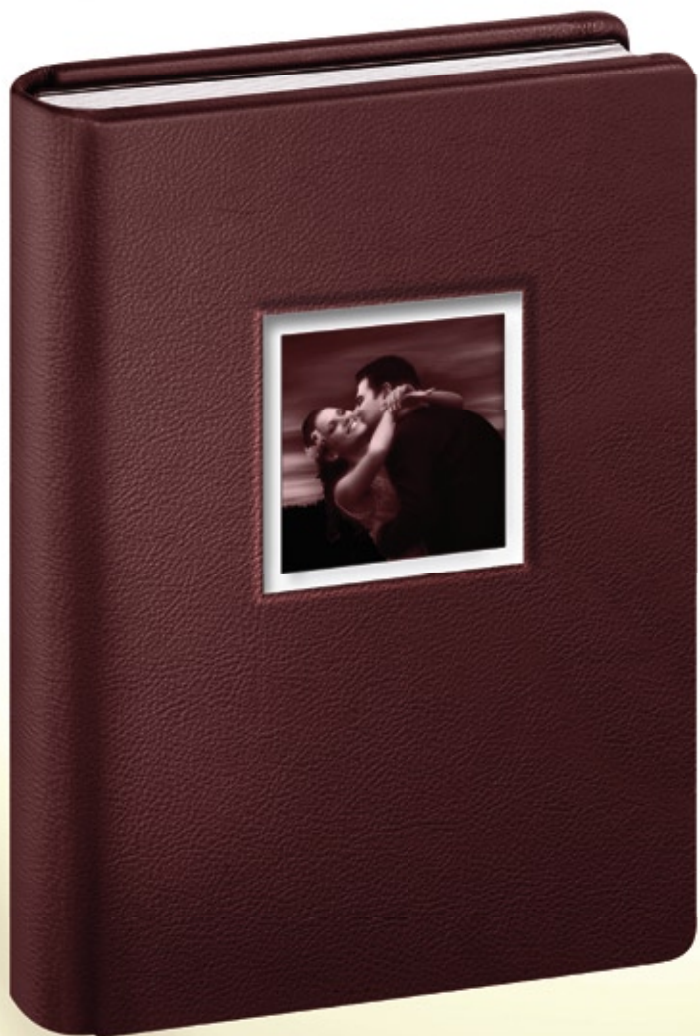

DIE CUT LEATHER

Code: **200/P2** (burgundy)