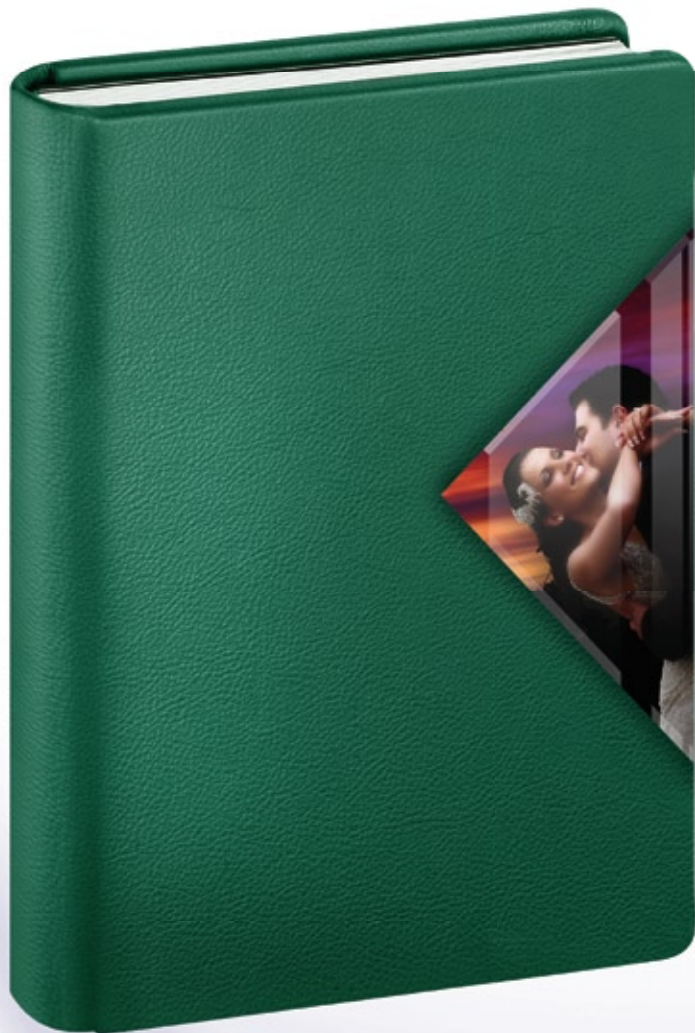

DIE CUT LEATHER 201

transparent insert

Code: **201/P8** (light green)