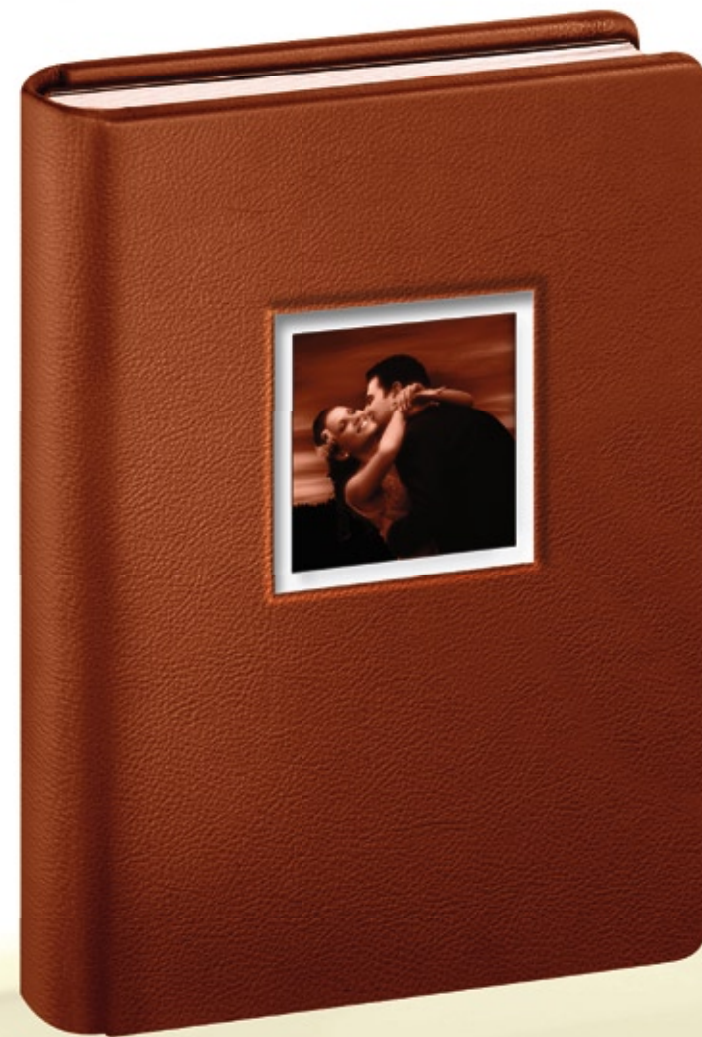

Code: **200/P1** (brown)

DIE CUT LEATHER

Code: **200/P2** (burgundy)

Code: **200/P3** (light blue)

DIE CUT LEATHER

Code: **200/P4** (black)

Code: **200/P5** (sienna)

DIE CUT LEATHER