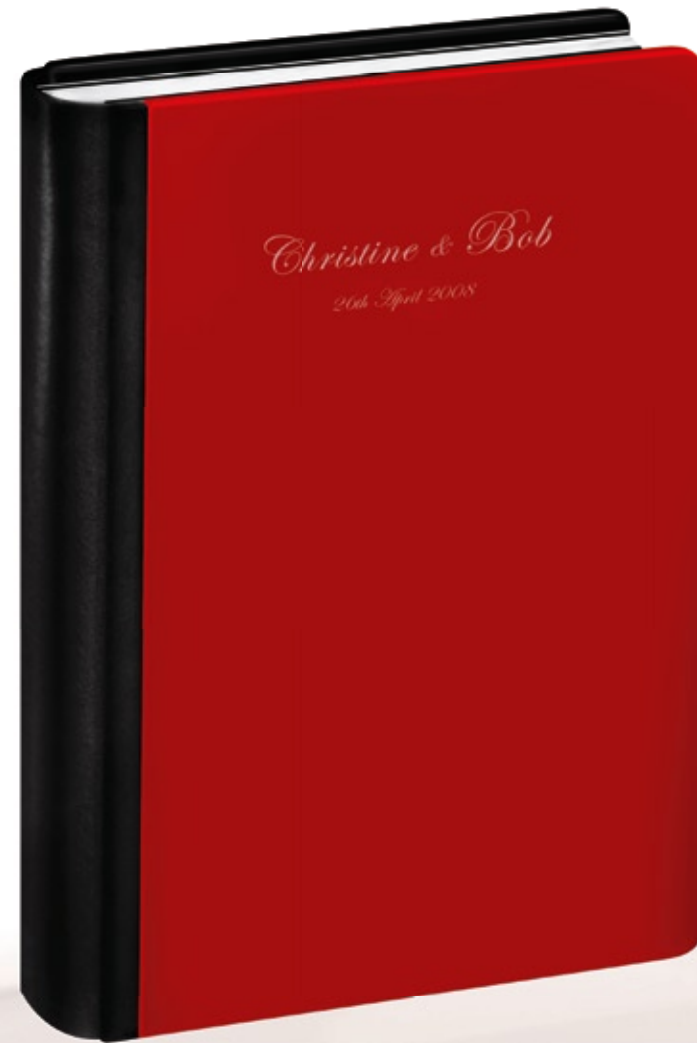

CODE: **V3** (matt red)