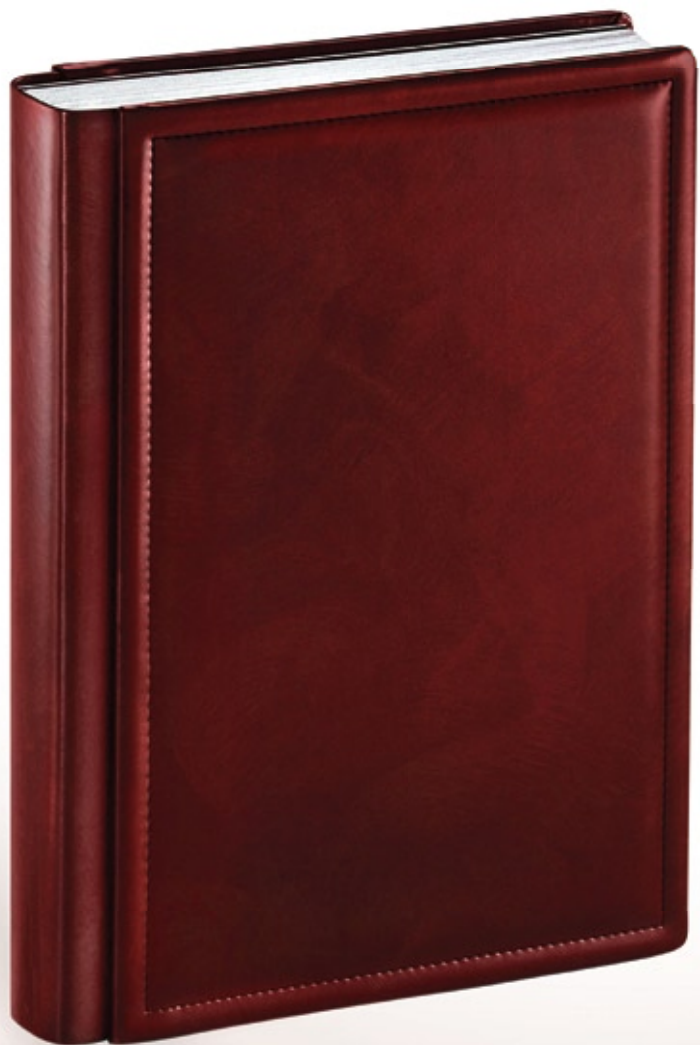

LEATHERETTE

Code: **F1** (brown)