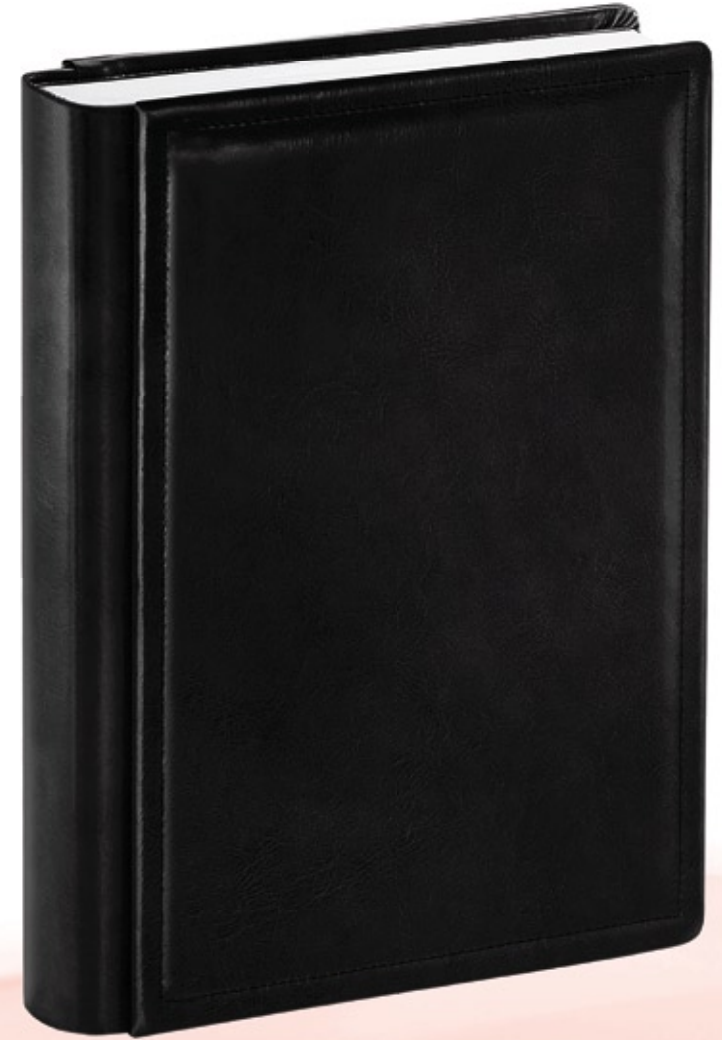

COWHIDE

Code: **C1** (brown)

Code: **C2** (burgundy)

COWHIDE

Code: **C3** (blue)

Code: **C4** (black)

leatherette

LEATHERETTE

The most affordable classic line, the perfect mix between price point and quality.
Available also with the continuous wrap binding.

OPTIONAL

Embossed names available
on request.

VERTICAL BOOK

SIZES AVAILABLE