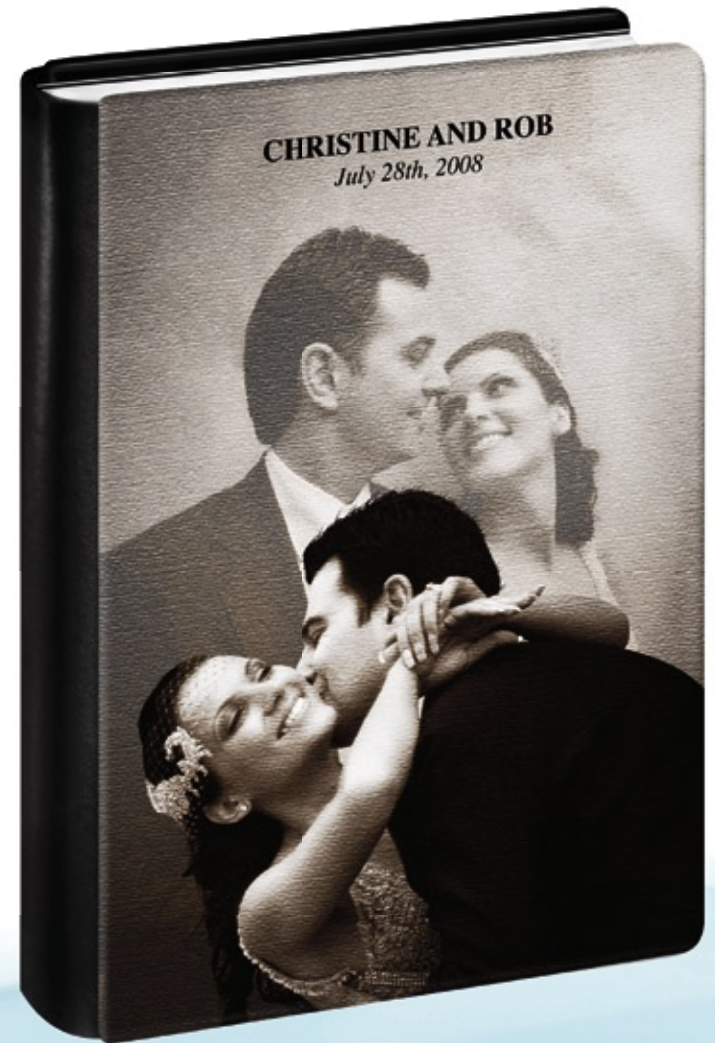

LANDSCAPE BOOK

SIZES AVAILABLE

12x8 • 13x9.5 • 16x12 • 18x14

MATERIAL

polyester-silk

SILK

Code: **113/2**

Code: **113/6**