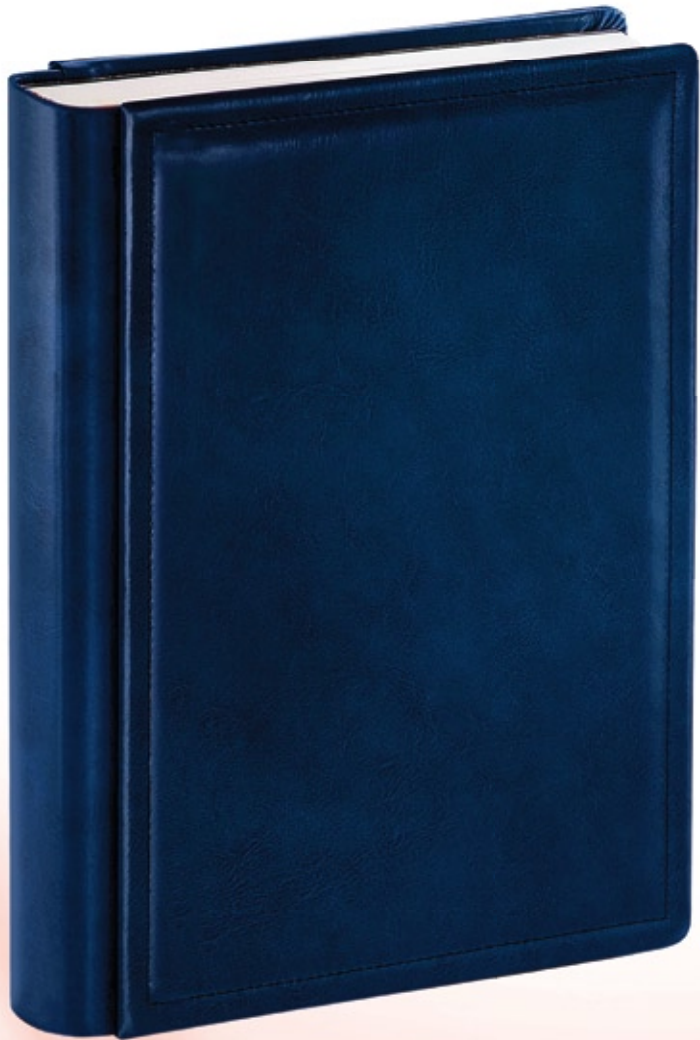

COWHIDE

Code: **C1** (brown)

Code: **C2** (burgundy)

COWHIDE

Code: **C3** (blue)

Code: **C4** (black)

leatherette

LEATHERETTE

The most affordable classic line, the perfect mix between price point and quality.
Available also with the continuous wrap binding.

OPTIONAL

Embossed names available
on request.

VERTICAL BOOK

SIZES AVAILABLE