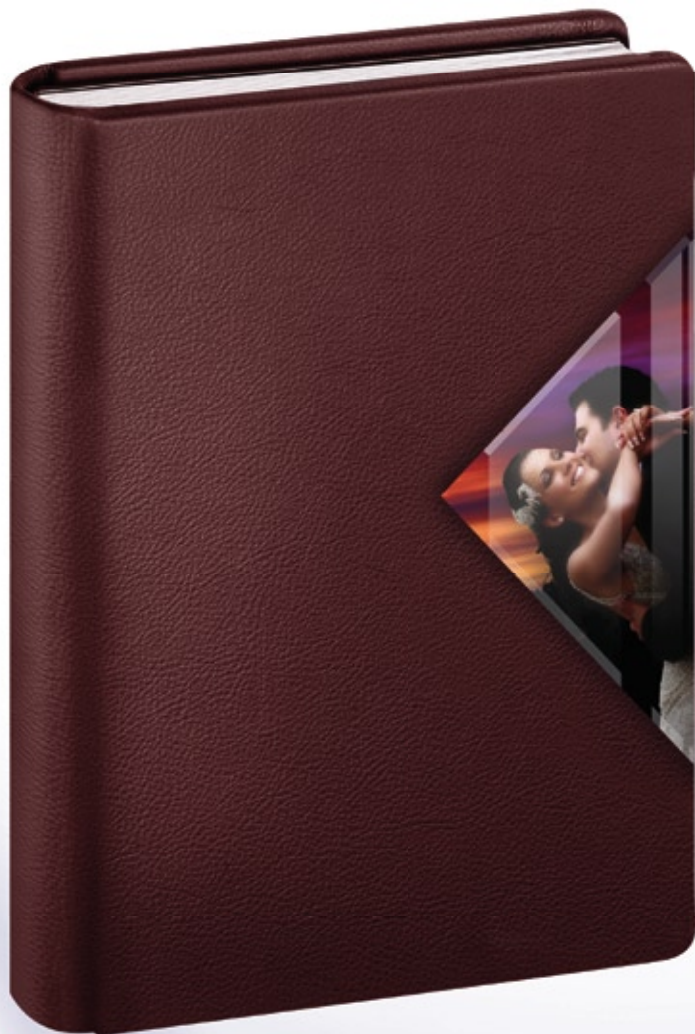

DIE CUT LEATHER 201

transparent insert

Code: **201/P2** (burgundy)