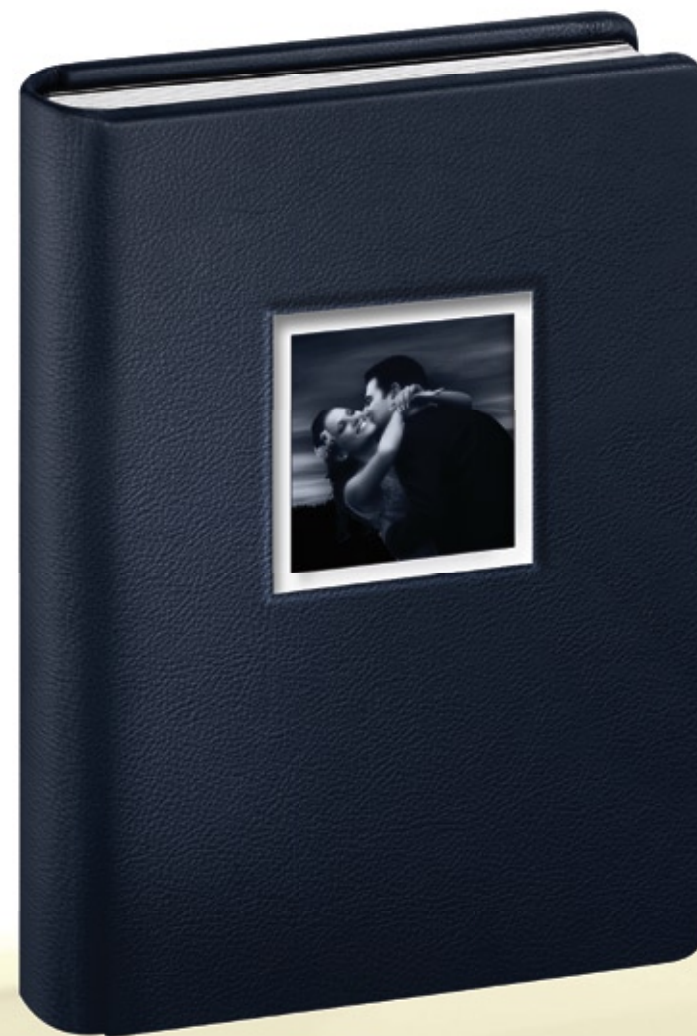

Code: **200/P6** (red)

Code: **200/P7** (dark green)

DIE CUT LEATHER

Code: **200/P8** (light green)

Code: **200/P9** (dark blue)

DIE CUT LEATHER 201

transparent insert

A NEW, INNOVATIVE AND CREATIVE WAY TO MEAN CLASSIC.