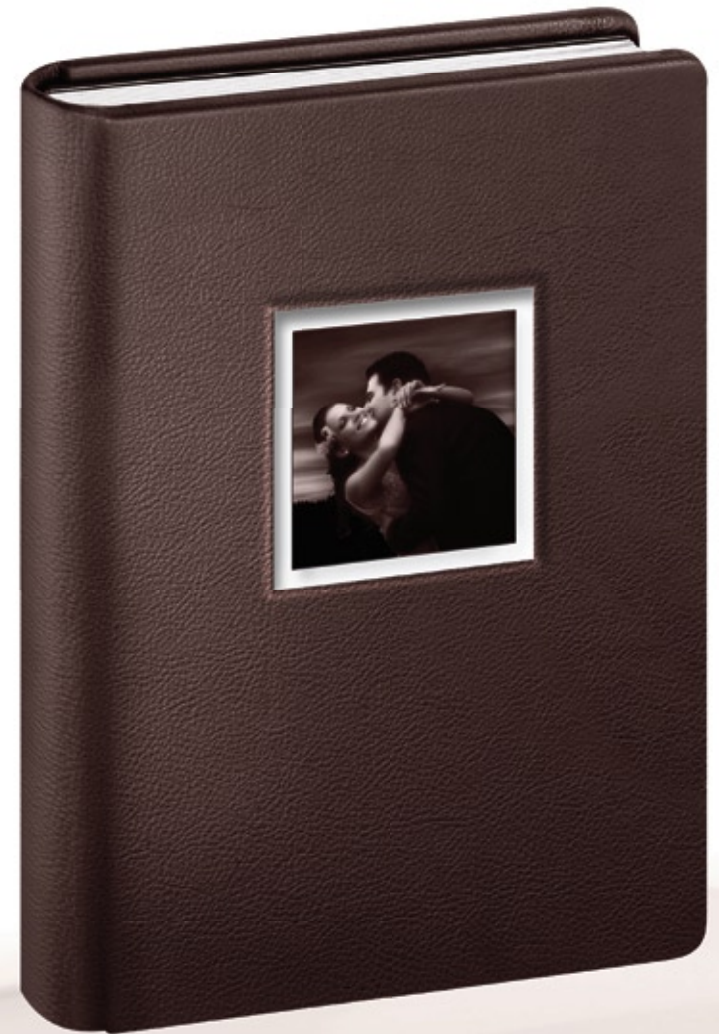

12x8 • 13x9.5 • 16x12 • 18x14

MATERIAL

real leather made in Italy

COLOURS AVAILABLE

ivory • brown • burgundy • light blue
black • red • sienna • dark green • light green • dark blue

DIE CUT LEATHER

Code: **200/PO** (ivory)