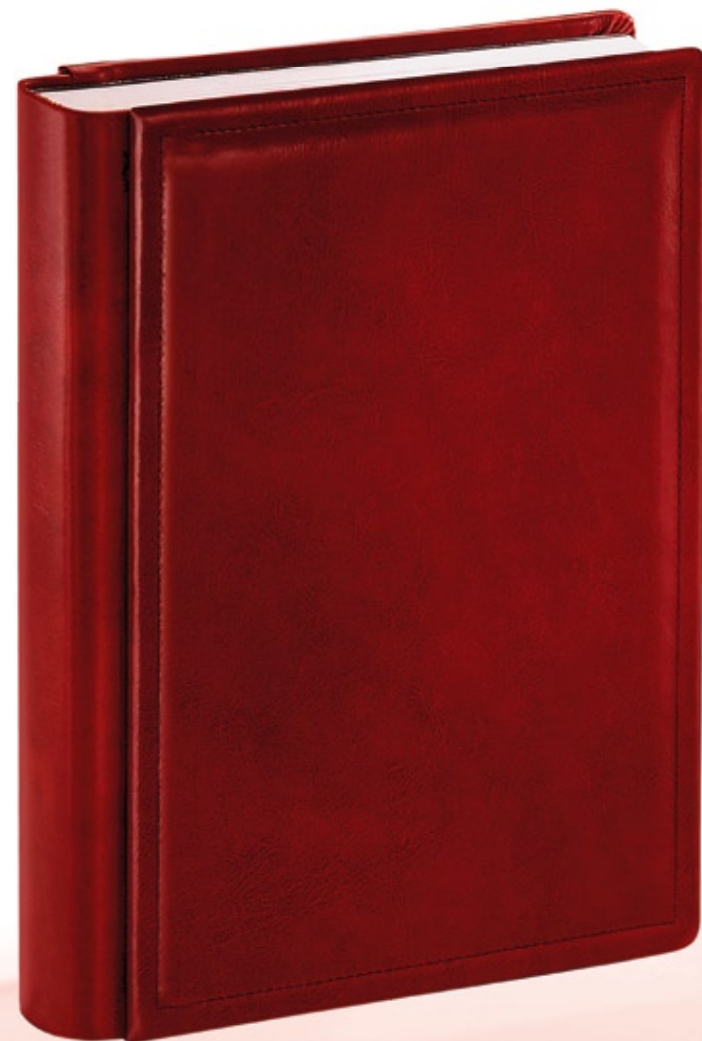

Code: **C2** (burgundy)