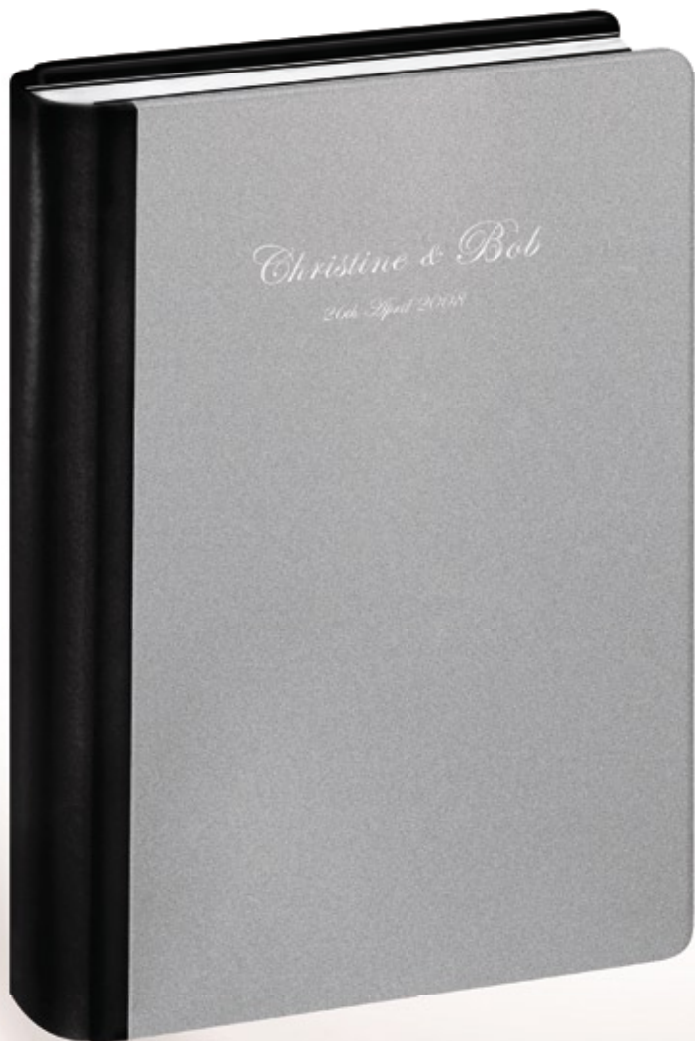

Code: **V1 M** (grey metallized)

Code: **V4 M** (blu metallized)

VARNISHED

Code: **V5 M** (pearly green metallized)

metallic

METALLIC

Probably the biggest success among our covers, a revolutionary design to express your creativity on a metallic plate. Elegant and contemporary. Leatherette spine and back cover.